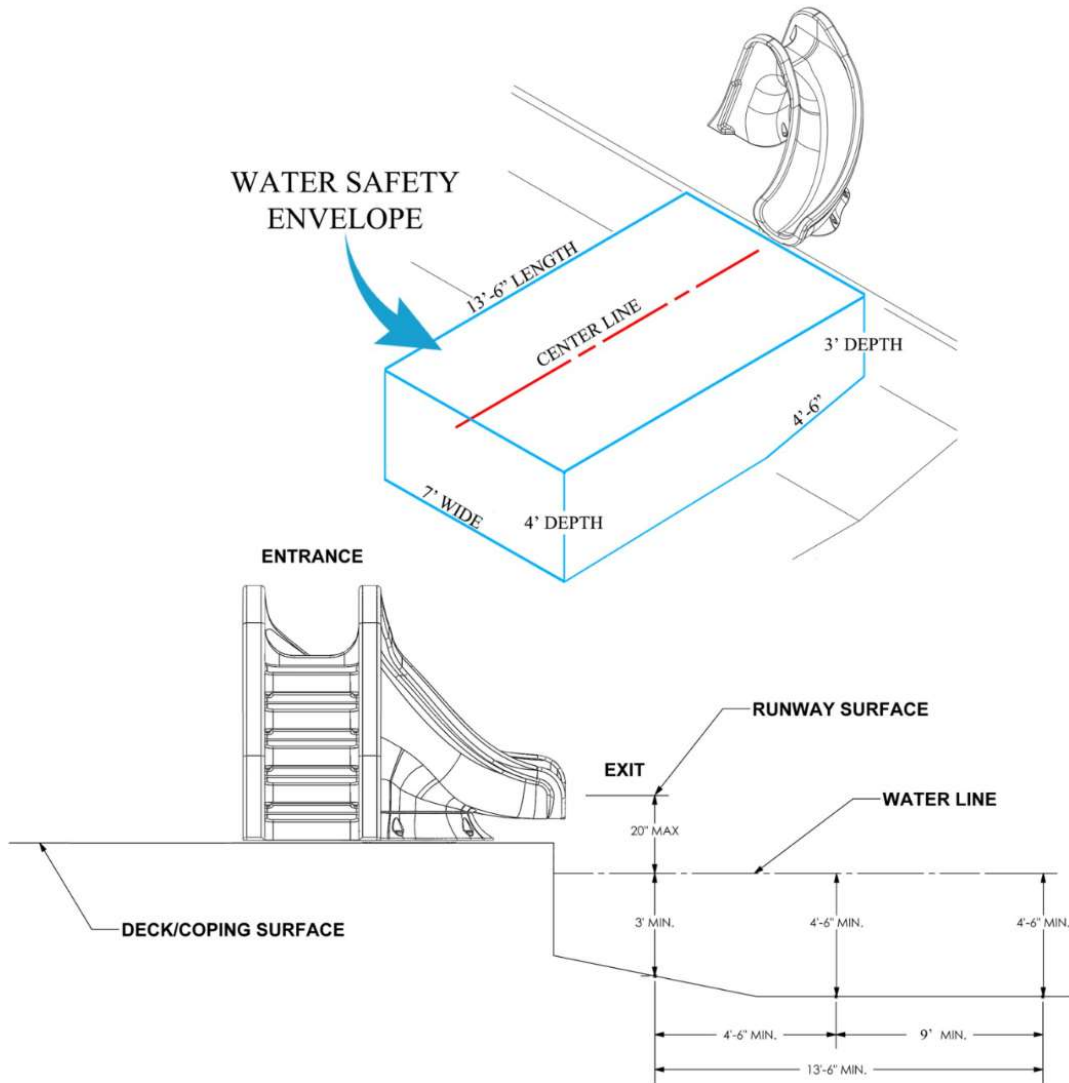

Broad Description:

The Splash Slide is a sturdy, durable roto-molded slide with enclosed plumbing for a clean finished look. The Splash is available in Sandstone or Gray Granite finishes.

Utilization:

The Splash is intended for in-ground residential swimming pools only. Our multi-point anchoring system allows the Splash to accommodate most geographical regions. The slide is rated for a maximum of 175 lb. (80 kg) for its riders.

Specifications:

- § The ladder is enclosed with five (5) coping style steps for a safe and easy climbing.
- § The two (2) handrails are roto-molded into the ladder with two (2) optional widths for a comfortable climb for most riders.
- § The slide runway has a twenty (20) inch wide seating area made of a thick, durable roto-molded plastic.
- § The water delivery system is enclosed within the roto-molded ladder for a clean look. Water is delivered with a 1" PVC hose to allow maximum water coverage on the flume at 25 gpm.
- § The Splash is anchored to the pool deck with ½" diameter stainless anchor studs with attaching hardware.

www.global-poolproducts.com

Splash Slide Specifications

Global Pool Products
684 N. Port Crescent, Suite C
Bad Axe, MI 48413
P: 989-269-5900 TF: 866-712-0606
Fax: 989-269-5902

The information contained in this document is proprietary and confidential to
Global Pool Products and not to be reproduced without
written consent from Global Pool Products

www.global-poolproducts.com

Splash Slide Water Safety Envelope

Global Pool Products
684 N. Port Crescent, Suite C
Bad Axe, MI 48413
P: 989-269-5900 TF: 866-712-0606
Fax: 989-269-5902

The information contained in this document is proprietary and confidential to Global Pool Products and not to be reproduced without written consent from Global Pool Products