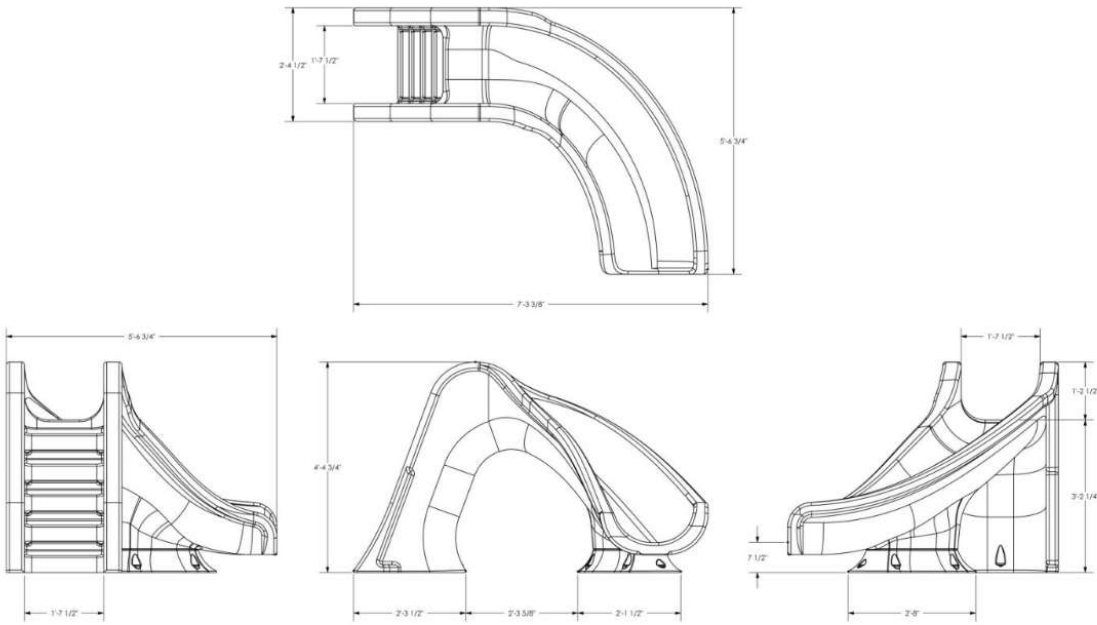

Splash Slide Specifications

Global Pool Products
684 N. Port Crescent, Suite C
Bad Axe, MI 48413
P: 989-269-5900 TF: 866-712-0606
Fax: 989-269-5902

The information contained in this document is proprietary and confidential to
Global Pool Products and not to be reproduced without
written consent from Global Pool Products

www.global-poolproducts.com